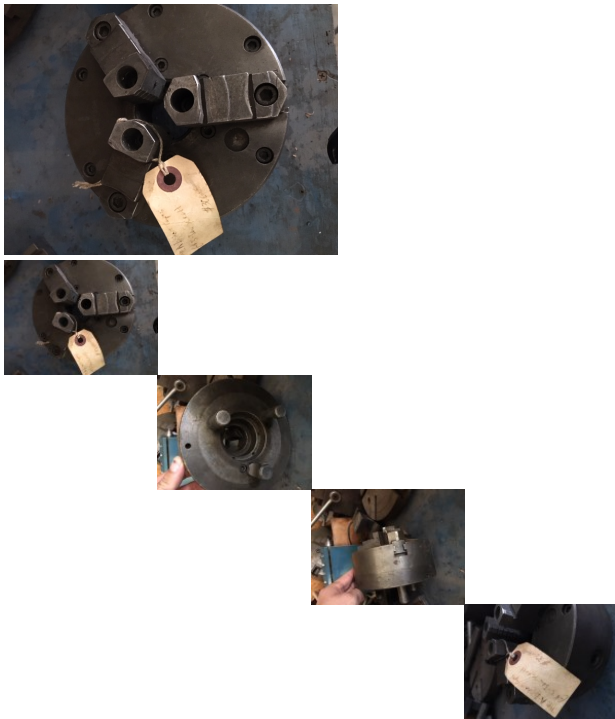

RR 642 6 Inch A-1 Spindle 3 Jaw Scroll

Details:

Description

RR 642 6 Inch 3 Jaw Scroll Chuck

6" Dia 3 Jaw Scroll

1-1/2" Through Hole

A-1 Spindle Mount

\$300.00

FOB: Van Buren, AR

Price

Sales price without tax \$300.00

Contact Us:

River Road Machinery
2845 C River Road East
Van Buren, AR 72956
Phone: 479-461-1921
Fax: 479-452-2266