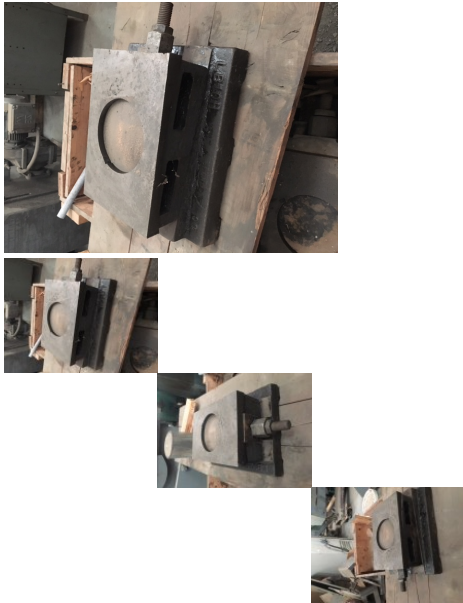

RR 376 Leveling Pads 12 pcs

Details:

RR 376 Leveling Pads 12 pcs

Description

Heavy Duty machine Leveling Pads, \$250 each, or all for \$2500.00

RR 376 Leveling Pads 12 pcs

Machine Leveling Blocks

15" x 11-1/2" x 6-1/2" Tall

Screw adjust that moves wedge

Cast # LB 10H

High Capacity

\$250 each

All 12 for \$2500.00

FOB: Van Buren, AR

Price

Sales price without tax \$2,500.00