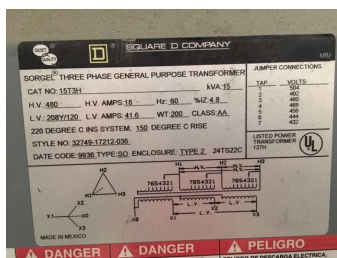

## RR 529 Square D 15 KVA, 15T3H, 480 Volt High- 208Low

### Details:

Description

RR 529 Square D 15 KVA, 15T3H, 480 Volt High- 208Low
Hv: 480v Amps 18, Hz: 60
Low Voltage: 208/120. L.V Amps, 41.6
Style: 32749-17212-036

**Product** Dry Type

	Transformer
<b>Manufacturer</b>	SQUARE D
<b>Phase</b>	3
<b>KVA</b>	15
<b>Primary Voltage</b>	480
<b>Secondary Voltage</b>	208x120
<b>Taps</b>	6-2.5%2+4-
<b>Temp. Rating (°C)</b>	150
<b>Weight (lbs.)</b>	200
<b>Height (inches)</b>	27.00
<b>Depth (inches)</b>	16.00
<b>Catalog Number</b>	15T3H
<b>Description</b>	SQUARE D, Dry Type Transformer, Stock No. 11-4924, 3 Phase, KVA 15 Primary Voltage 480, Secondary Voltage 208x120, 6-2.5%2+4- Taps, 150 °C Temp Rating, Impedance Pct., 200 Lbs. Weight, 27.00 Inches Height, 16.00 Inches Depth, Catalog Number 15T3H